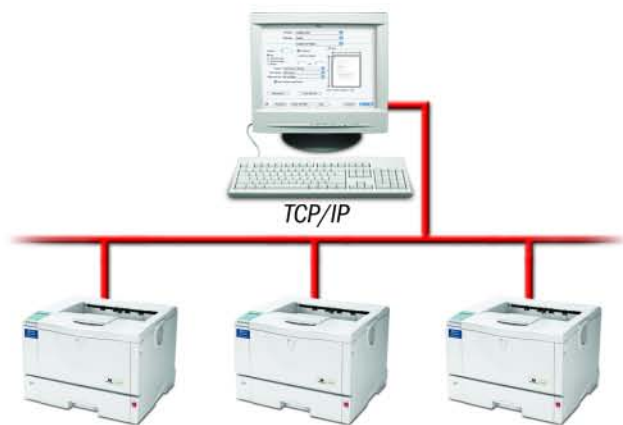

Mobile Connectivity and More

Ricoh offers **IEEE 802.11b and Bluetooth Wireless LAN interface options**, allowing mobile laptop users (with wireless interface cards) to make immediate ad-hoc connections to the AP610N. The **optional IEEE 1394 interface** boosts transfer speeds to 400 Mbps, while saving network bandwidth.

Point-and-Click Printer Management

Easy to use printer management utilities simplify all aspects of installation, monitoring, and management of Ricoh network systems, right from the desktop.

- ▶ **Web Image Monitor** is firmware built into the AP610N that allows an administrator to remotely manage – via a standard Web browser – individual devices installed on the network; configure network settings, browse the printer's status, view job and error histories. E-mail alerts notify the administrator in the event of a fault condition. The Remote Operation Panel even allows an administrator to reset the current job or reboot the printer from anywhere on the network.
- ▶ **SmartDeviceMonitor**, like Web Image Monitor, enables convenient monitoring, management, and configuration of the AP610N right from the desktop. However, SmartDeviceMonitor is a comprehensive software suite that resides on the user's PC. Access and change system settings, monitor usage, view system status, and even improve workflow efficiency using...
 - **Recovery Printing** to redirect print jobs from the default printer to an alternate printer, ensuring your documents are printed without delay.
 - **Parallel Printing** to leverage capacity of multiple network printers to create sets of a single document; three networked AP610N printers have the virtual speed of 105 ppm.