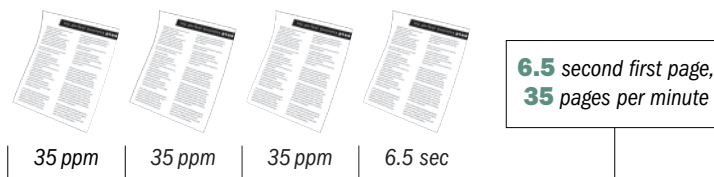

Large-Format Paper Handling, up to 11" x 17"

A **standard 500-sheet paper supply** holds a full ream of letter-size paper and offers a versatile 100-sheet bypass (standard). Print onto plain paper, up to 11" x 17", and a wide range of media types, including transparencies, card stocks, recycled papers and custom paper sizes. Print envelopes with ease — up to 10 via the bypass or 60, via the optional Envelope Cassette. The **optional Duplex Unit** cuts paper usage, saving money and filing space. Add one or two 500-sheet paper feed trays to take your **total paper capacity to 1,600 sheets**, minimizing work interruptions.